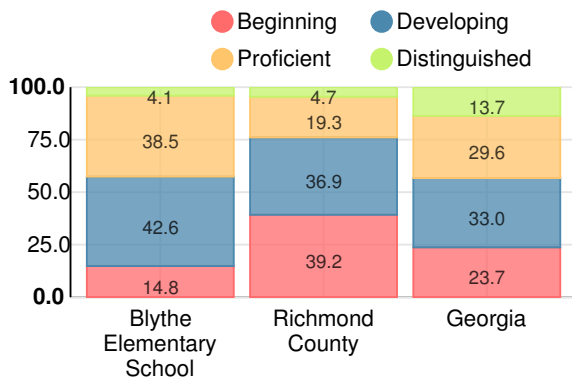

Elementary

CCRPI Score

Blythe Elementary School

Indicator	2019
Content Mastery	62.8
Progress	62.7
Closing Gaps	38.9
Readiness	78.7
CCRPI Score	62.4

English

Percent of students scoring in each performance level on 2019 Georgia Milestones for elementary grades