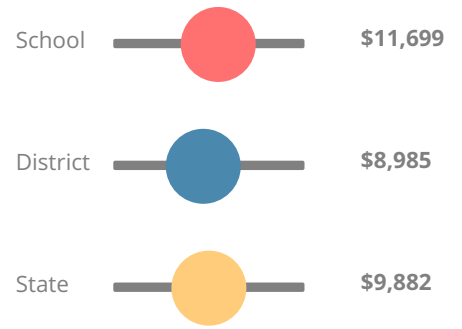

### CCRPI Single Score

Student Mobility Rate

23.3%

School Climate Star Rating

Financial Efficiency Star Rating

Per Pupil Expenditures

Race/Ethnicity

- Asian/Pacific Islander
- American Indian/Alaskan
- Black
- Hispanic
- Multi-racial
- White