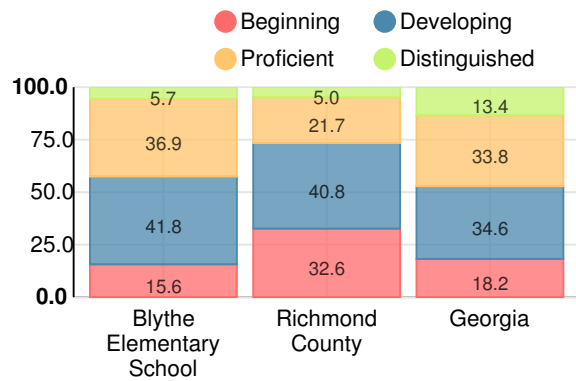

## CCRPI Score

### Blythe Elementary School

Indicator	2019
Content Mastery	62.8
Progress	62.7
Closing Gaps	38.9
Readiness	78.7
<b>CCRPI Score</b>	<b>62.4</b>

### English

Percent of students scoring in each performance level on 2019 Georgia Milestones for elementary grades

### Mathematics

Percent of students scoring in each performance level on 2019 Georgia Milestones for elementary grades