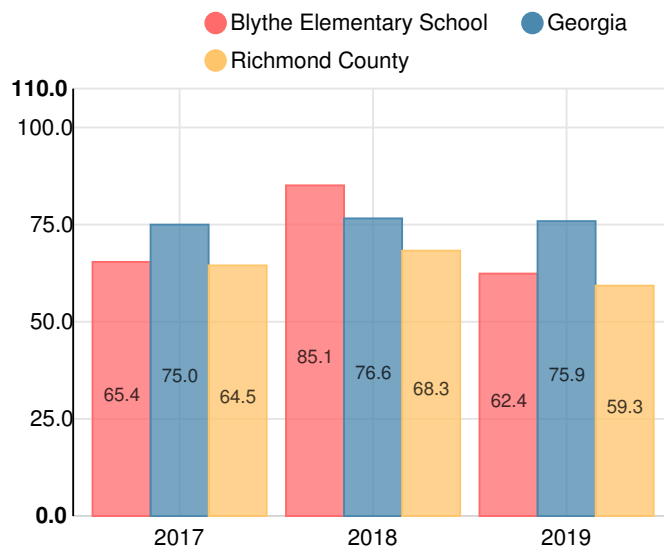

Blythe Elementary School

290 Church St, Blythe, GA 30805

(706)592-4090

Grades: K-5

Enrollment: 246 students

Note: For information on educator qualifications and other federal reporting requirements, [click here](#). Discipline data are available in the [K-12 Student Discipline Dashboard](#).

Performance Snapshot

- Blythe Elementary School's **overall performance is higher than 16% of schools in the state** and is higher than its district.
- Its students' **academic growth is higher than 4% of schools in the state** and lower than its district.
- **44.4% of its 3rd grade students are reading at or above the grade level target.**

School Wide

D62.4

Year	Blythe Elementary School
2019	D
2018	B
2017	D
2016	C
2015	D

Grade conversion	
A	90 - 100
B	80 - 89.9
C	70 - 79.9
D	60 - 69.9
F	0 - 59.9

CCRPI Single Score