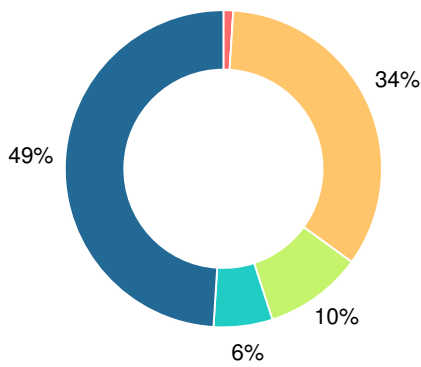

### CCRPI Single Score

Student Mobility Rate

23.3%

School Climate Star Rating

Financial Efficiency Star Rating

Per Pupil Expenditures

Race/Ethnicity

- Asian/Pacific Islander
- American Indian/Alaskan
- Black
- Hispanic
- Multi-racial
- White