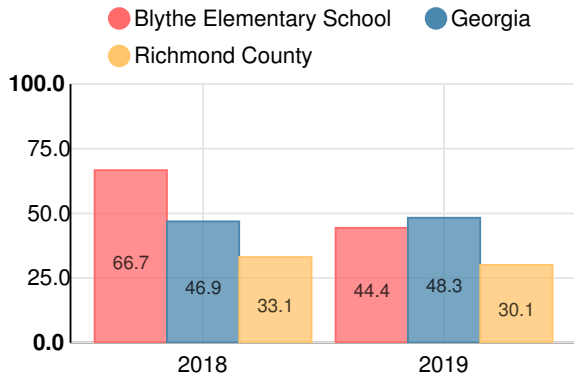

### Mathematics

Percent of students scoring in each performance level on 2019 Georgia Milestones for elementary grades

### Science

Percent of students scoring in each performance level on 2019 Georgia Milestones for elementary grades

### Social Studies

Percent of students scoring in each performance level on 2019 Georgia Milestones for elementary grades

**Reading at or above the Grade Level Target (3rd Grade)**

Percent of students in grade 3 achieving Lexile measure equal to or greater than 670