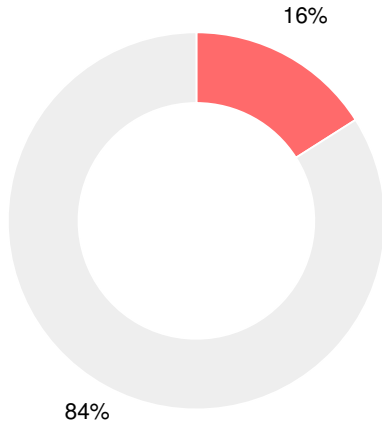

Students with Disability (SWD)

- SWD
- Not SWD